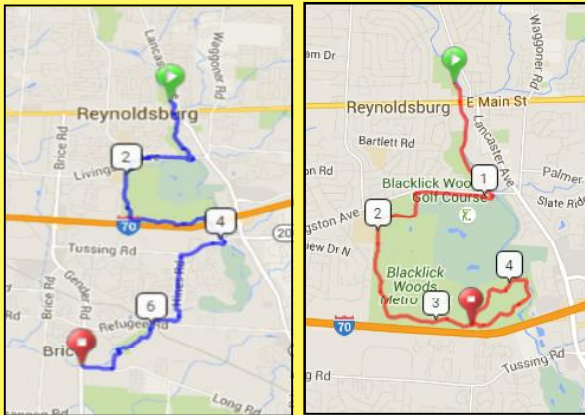

Red Ride

Saturday, July 29, 2017

Mount Carmel RED RIDE, an annual fun bike ride for all ages, starts Saturday, July 29 at 9 am at the Gazebo at Kennedy Park in Reynoldsburg.

Short Ride, is 8 miles round trip
<https://ridewithgps.com/routes/14405986>

Long Long Ride is 14 miles round trip.
<https://ridewithgps.com/routes/14406143>

Registration is \$15 and is available at the Gazebo prior to the Ride...
The fee includes the ride and a T-shirt.

For information, call 614-866-4888
www.visitreynoldsburg.com

REYNOLDSBURG

We're much more than just about tomatoes...

Come visit us and sample our hospitality!

- The Livingston House
- Taste of Reynoldsburg
- Mount Carmel Red Ride Bike Tour
- Christmas On The Town
- Pioneer Day
- 52nd Annual Tomato Festival